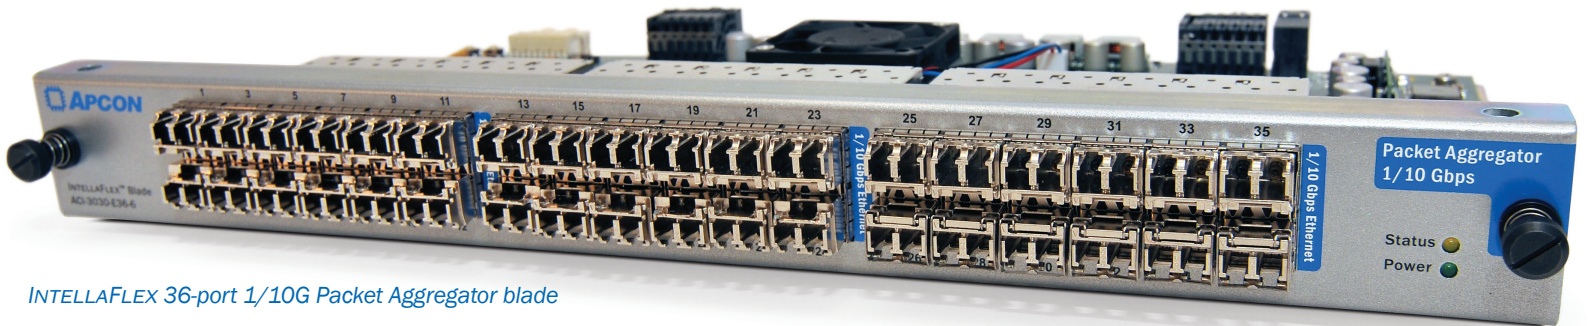

## 36-Port Packet Aggregator Blade

36 ports of 1/10G Ethernet

INTELLAFLEX is an innovative solution designed for monitoring and security applications in enterprise networks. With APCON's combined aggregation, filtering, load balancing and switching technology, users are able to electronically share an inventory of expensive monitoring devices—often distributed across multiple locations—while preventing oversubscription and data loss.

INTELLAFLEX 36-port 1/10G Packet Aggregator blade

### HIGH-DENSITY 36-PORT BLADE

This blade is ideal for applications requiring port aggregation functionality with a higher number of 10G connections. This blade offers 36 ports of configurable 1/10G Ethernet. This blade offers existing INTELLAFLEX installations the ability to double 10G port density without replacing the chassis.

# INTELLAFLEX – 36-Port Packet Aggregator Blade