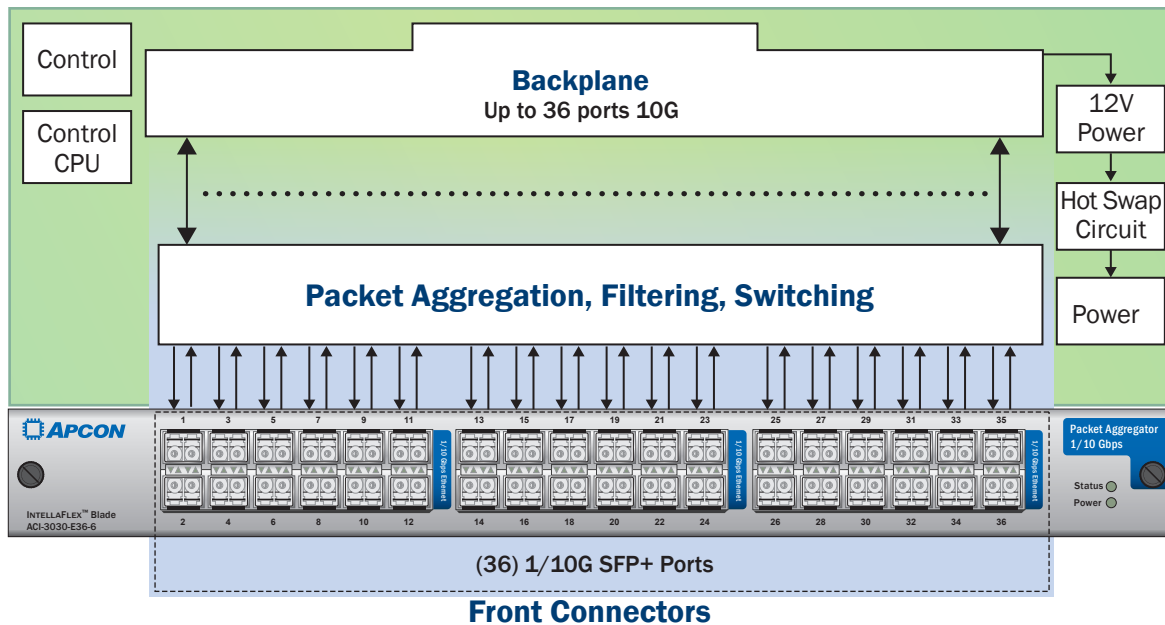

## 36-Port Packet Aggregator Blade

36 ports of 1/10G Ethernet

INTELLAFLEX is an innovative solution designed for monitoring and security applications in enterprise networks. With APCON's combined aggregation, filtering, load balancing and switching technology, users are able to electronically share an inventory of expensive monitoring devices—often distributed across multiple locations—while preventing oversubscription and data loss.

INTELLAFLEX 36-port 1/10G Packet Aggregator blade

### HIGH-DENSITY 36-PORT BLADE

This blade is ideal for applications requiring port aggregation functionality with a higher number of 10G connections. This blade offers 36 ports of configurable 1/10G Ethernet. This blade offers existing INTELLAFLEX installations the ability to double 10G port density without replacing the chassis.

# INTELLAFLEX – 36-Port Packet Aggregator Blade