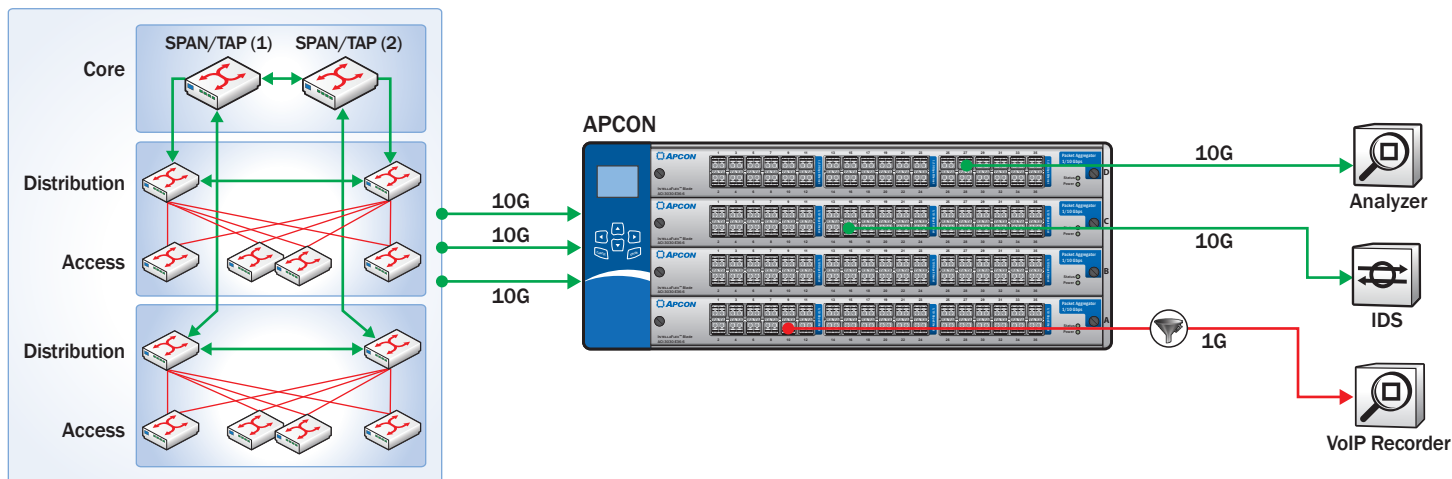

INTELLAFLEX – 36-Port Packet Aggregator Blade

BLADE APPLICATION

BLADE SPECIFICATIONS

Description	• 36-Port Packet Aggregator Blade – 36 ports 1/10G Ethernet			
Protocols	• 10 Gbps Ethernet, 1 Gbps Ethernet			
Media Conversion	• Yes			
Rate Conversion	• Yes			
Physical Interfaces	• SFP, SFP+ (36)			
SFP Ports Support	• 1000BASE-T, 1000BASE-LX, 1000BASE-SX			
SFP+ Ports Support	• 10GBASE-LR, 10GBASE-SR			
Backplane Interfaces	• 36 × SGMII, 36 × 10GBASE-R			
Packet Switching Capacities	• 1.28 Tbps			
Services and Manageability	• CLI • Web interface	• LDAP • SNMP: v1, v2, v3	• RADIUS • TACACS+	• SSHv2 • HTTP/HTTPS

CHASSIS AND BLADE COMPATIBILITY

Chassis	Blades • ACI-3010-E09-3 • ACI-3030-E24-1 • ACI-3072 / ACI-3072-XE • ACI-3010-E18-5 • ACI-3030-E24-2 • ACI-3144 / ACI-3144-XE • ACI-3011-T09-1 • ACI-3030-E36-1 • ACI-3288 • ACI-3030-E18-6		

ORDERING INFORMATION

Model #	• ACI-3030-E36-6 – INTELLAFLEX 36 Port Aggregation/Filtering Blade

APCON, Inc. ▪ www.apcon.com ▪ +1 503-682-4050 ▪ 800-624-6808

© 2013 APCON, Inc. All Rights Reserved.

• @APCON • www.facebook.com/APCONfb • APCON is an Equal Opportunity Employer – MFDV

12057-R4-0613